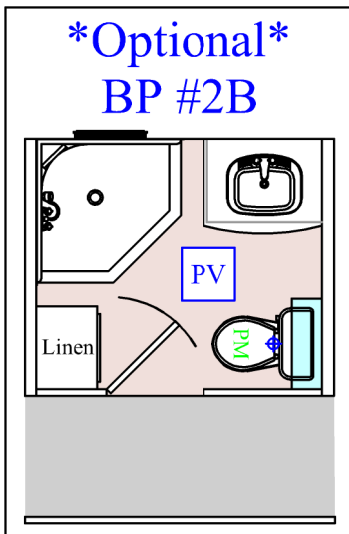

Bay Point Model #2

1 Bedroom, Island Kitchen, 3 Slides

43' Length, 39' Without Hitch
96" Sidewall, 102" Width

6' Slide