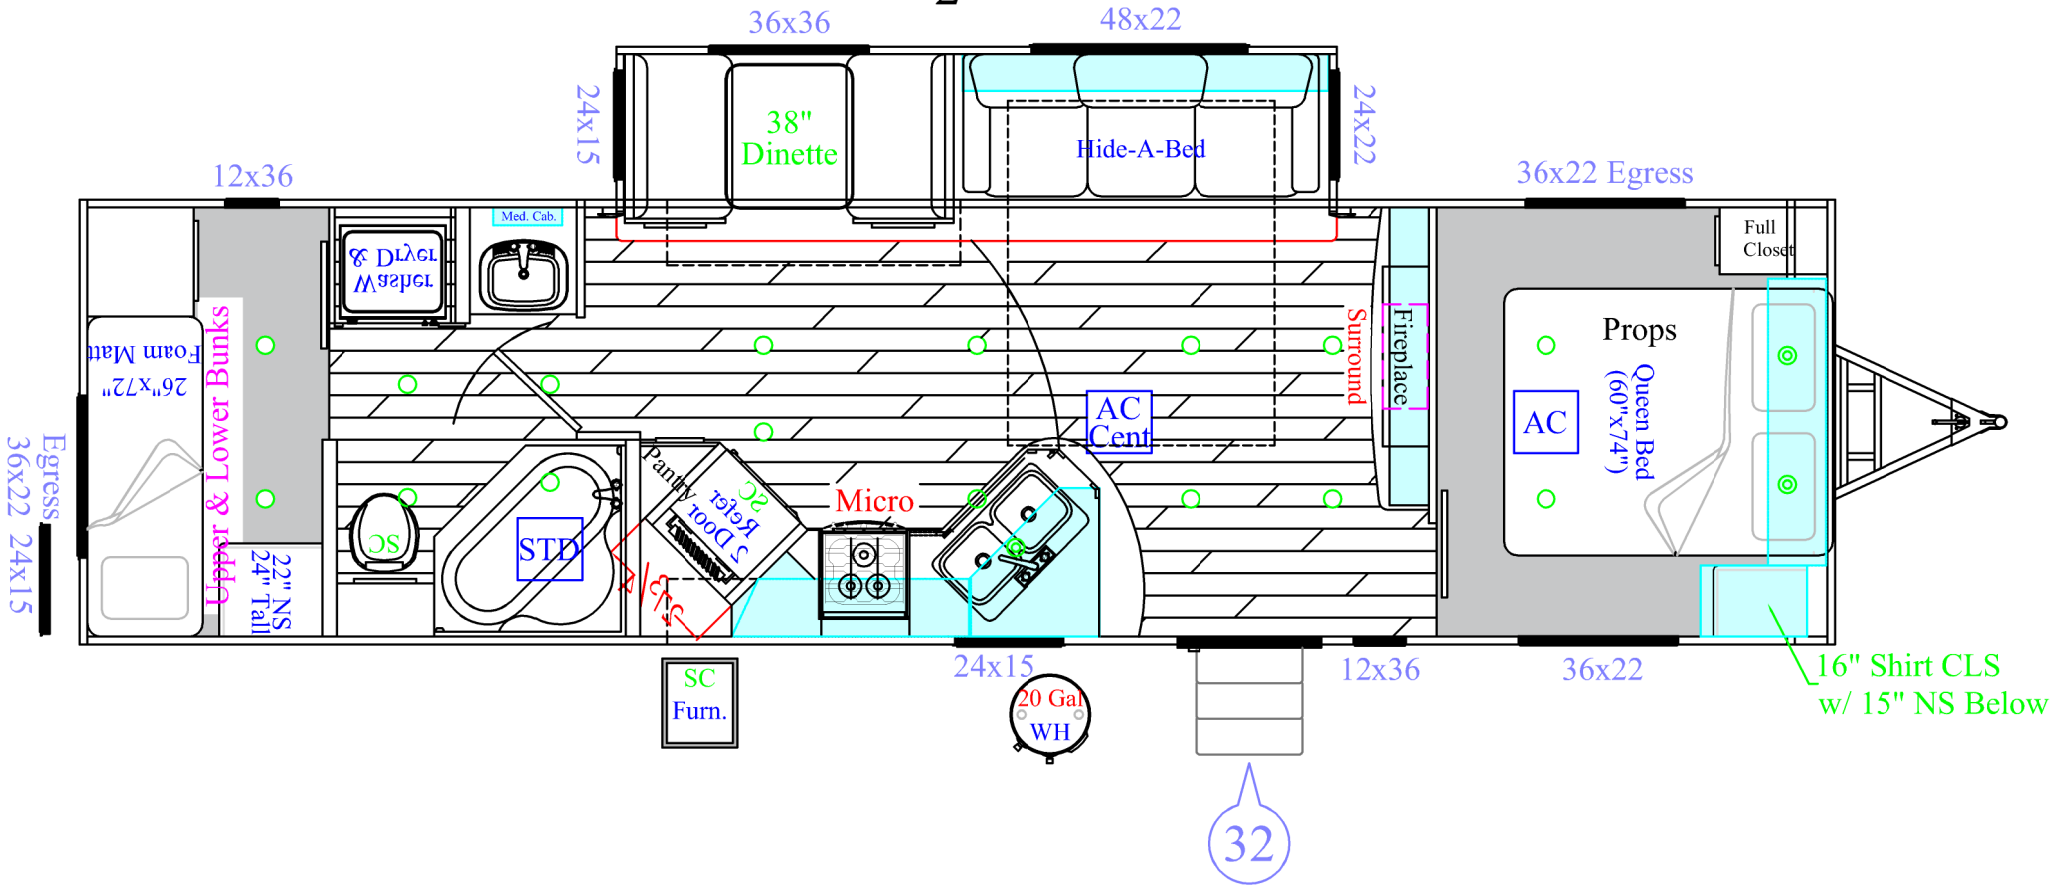

13 1/2' Slide

Recreation By Design

Recreation By Design, LLC claims exclusive rights to the information documented herein. Manufacture of material shown, in part or in full, is prohibited by law without the express written consent of Recreation By Design, LLC

Signature:	Date:
Customer:	Serial #:
Model: 36 SC NV3	