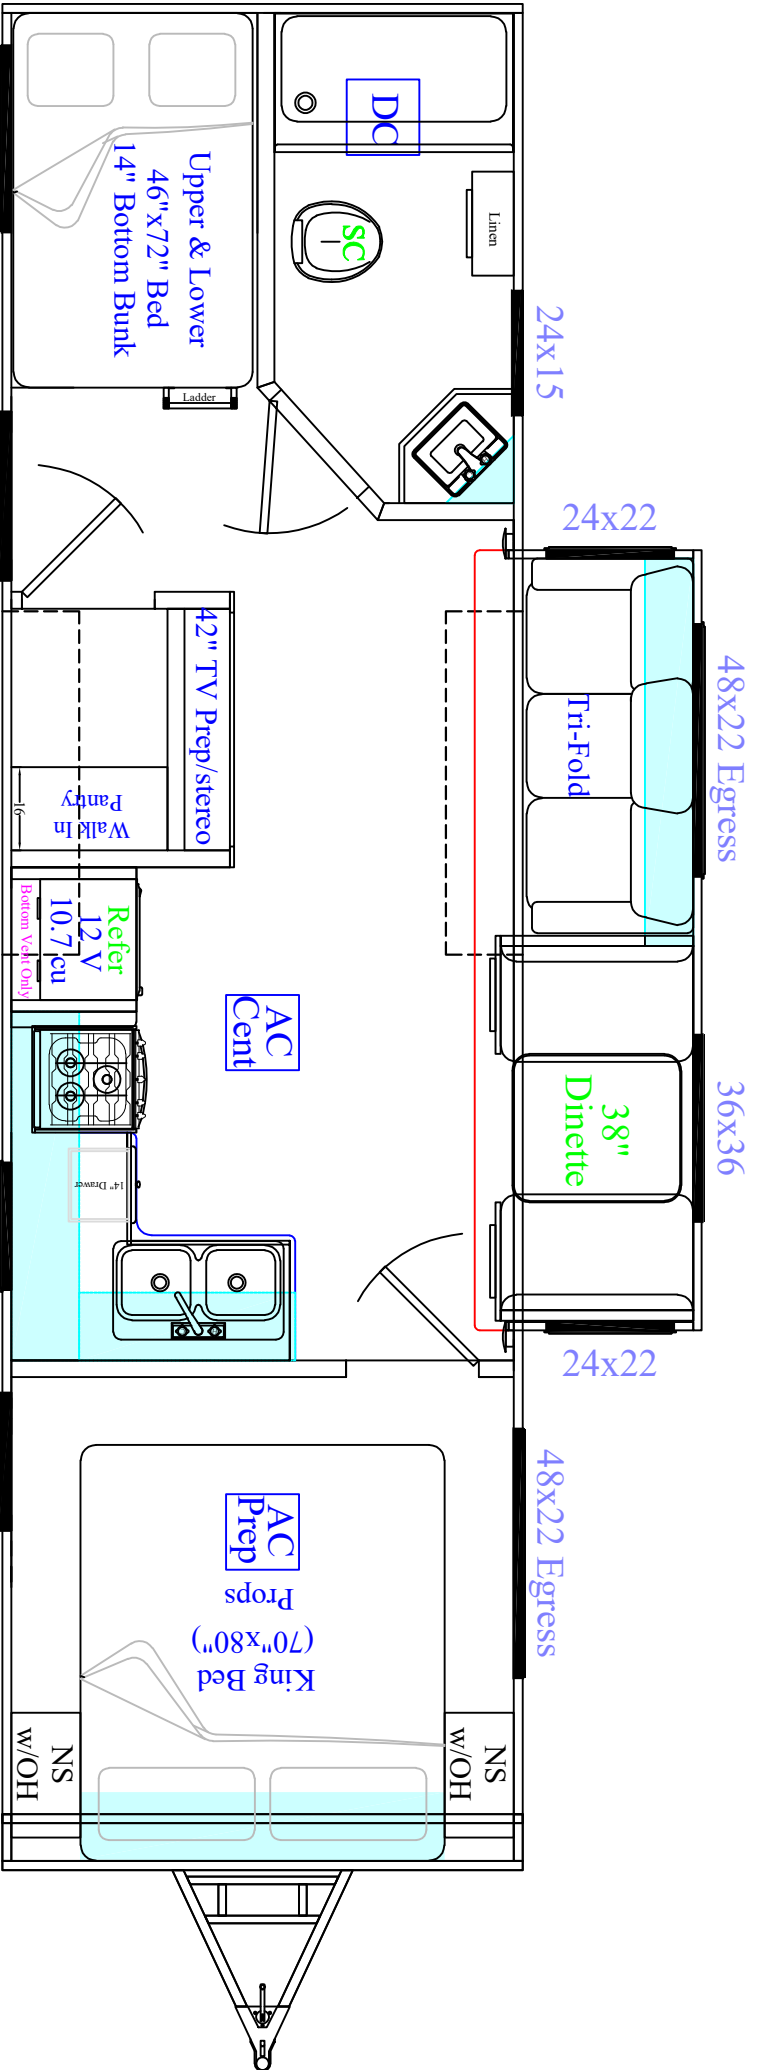

12 1/2' Slide Flush

Aluminum Steps

Aluminum Steps

24x15

24x15

24x15

24x22

48x22 Egress

36x36

48x22 Egress

DC

SC

AC Cent

AC Prep Props

Upper & Lower
46"x72" Bed
14" Bottom Bunk

NS w/OH

NS w/OH

Tri-Fold

38" Dinette

42" TV Prep/stereo

Walk In Pantry

Refer
12V
10.7 cu
Bottom Vent Only

King Bed
(70"x80")

36x22 Egress