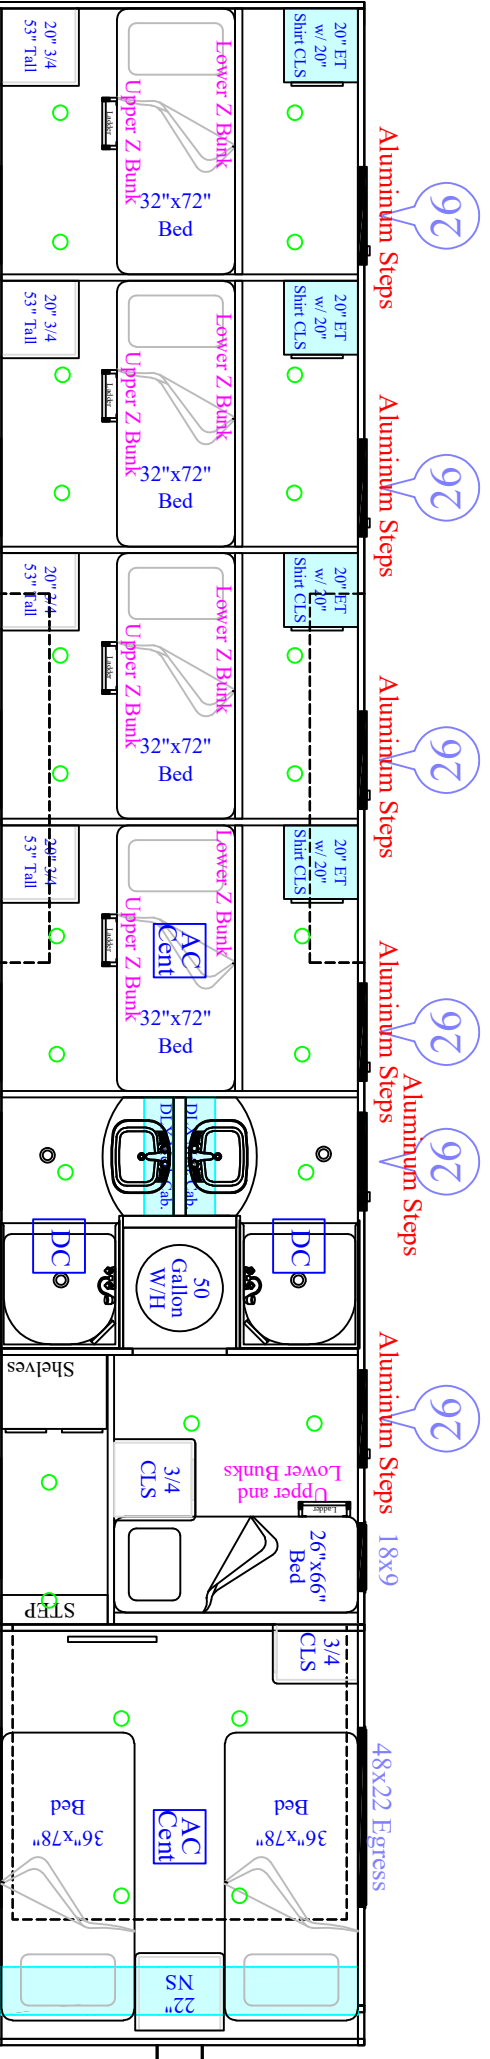

Frame	Axle ϕ	Total Length	Rear Rails	Rear Front Of Wheel Wells	Front Rails
Travel Trailer		Floor	Floor	Floor	Floor
DELETE!!!!		Sidewall	Sidewall	Sidewall	Sidewall

Aluminum Steps 97
 Aluminum Steps 97
 Aluminum Steps 97
 Aluminum Steps 97
 Aluminum Steps 97
 Aluminum Steps 97
 Aluminum Steps 26
 Aluminum Steps 26
 Aluminum Steps 26
 Aluminum Steps 26
 Aluminum Steps 26
 Aluminum Steps 32

Signature:	Date:
Customer: Open BHF	Serial #: XXXXXX
Model: BHF45Z BunkHouse	